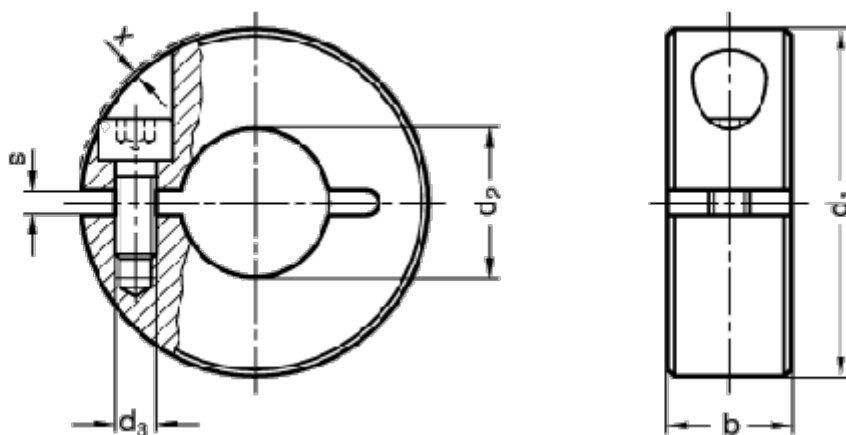

Data Sheet

Article number: 201123389

Description: E+G Split set collar GN 707.2-B 35-NI

Measures

$b = 15$
 $d_1 = 60$
 $d_2 = B 35$
 $d_3 = M6$
 $s = 4.0$
 $x = 0.4$